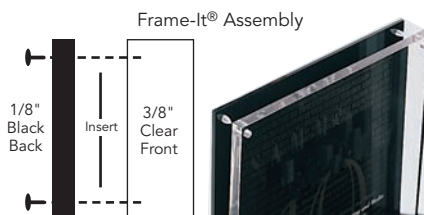

FRAME-IT® PLAQUES

AL-40C

AL-40E

AL-40D

Acrylic wall plaques showcasing your message.

- A 3/8" clear front with a 1/8" black back with push pins, wall hanger, polybag.
- Screen Setup: \$0.50(G) running charge plus \$50.00(G) per color per side. Each additional color add \$0.50(G) running charge, plus \$50.00(G) setup charge per color per side. Screens are kept on file for six months unless prior arrangements are made for re-orders.
- Personalizations: See page 110.
- Artwork: See page 126.
- Insertions: \$0.60(G).
- Proofs or Speculative Samples: \$50.00(G) plus screen charges.
- Production Time: 4 weeks after approval of artwork or pre-production sample.
- Custom sizes: Contact customer service for quote.
- Packaging: Individually polybagged and bulk packed. For gift boxes, mailers or special packaging, contact customer service for quote.

FRAME IT® PLAQUES

| Item # | (w x h x d) | Area Inside Pins | 25 | 50 | 100 | 250 | 500 | wt/ea |
|--------|---------------------|------------------|-------|-------|-------|-------|-------|-----------|
| AL-40A | 3" x 5" x 1/2" | 2" x 4" | 17.25 | 14.80 | 13.75 | 12.75 | 11.85 | 1-1/2 lbs |
| AL-40B | 4" x 6" x 1/2" | 3" x 5" | 19.30 | 15.55 | 14.50 | 13.50 | 12.50 | 2-1/4 lbs |
| AL-40C | 5" x 7" x 1/2" | 4" x 6" | 20.40 | 18.25 | 16.85 | 16.20 | 15.25 | 3-1/4 lbs |
| AL-40D | 8" x 10" x 1/2" | 7" x 9" | 29.05 | 28.40 | 27.55 | 26.60 | 25.50 | 4-1/4 lbs |
| AL-40E | 9-1/2" x 12" x 1/2" | 8-1/2" x 11" | 33.00 | 31.50 | 30.00 | 29.00 | 28.00 | 5 lbs |