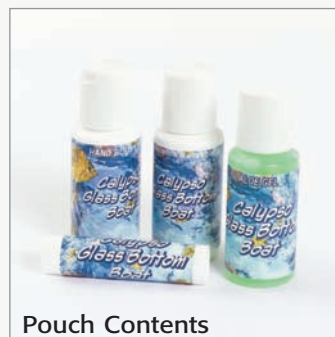

GK-1016

Pouch Contents

Sunsational Kits

Item #	100	250	500	1,000	2,500	wt/100
GK-1016	6.65	6.40	6.30	6.20	6.10	32 lbs

Includes 1 color imprint on all pouch contents. Imprint on pouch is optional. Add $0.50(G) and $50.00(G) setup per color.

(C)

GK-1017 On the Run Kit

- 5" x 7" pouch available in black, red or blue.
- Imprint area: 2-1/2" w x 1-1/2" h.
- Contains one color, custom imprinted, (1) GK-700 – Lip Balm, (1) GK-781 – 1 oz. Hand Sanitizer, and (1) GK-731 – 1 oz. Hand & Body Lotion, all neatly packaged in a mesh pouch.
- One color imprint available on pouch, add $0.50(G) and $50.00(G) setup per color.
- Add $60.00(G) setup for total products.
- For full color imprint, add $0.25(G) plus $40.00(G) setup, per item.
- Delivery 3-4 weeks from approval of art.
- See page 43 for bag only pricing.