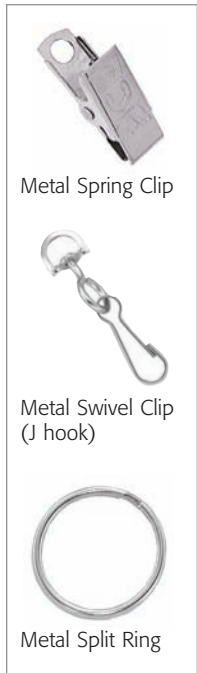

Lanyards

LY101 LAZYSMAN'S LANYARD

It doesn't get any easier. Standard non-break-away, 1/8" round cord available in black, white, blue and red. Choose from three standard attachments.

- Imprint not available for either style.
- Cords available in White, Black, Red or Blue.
- Round metal split ring, metal swivel clip (J hook), or metal spring clip.
- Also available with a safety break-away cord.

3 Standard Attachments

LY101 Lazyman's Lanyard

Item#	Description	200	300	500	1,000	2,500	wt/100
LY101	Lazyman's No Break-away	0.50	0.46	0.44	0.40	0.35	5 lbs
LY101-BAW	Lazyman's BAW Break-away	0.58	0.54	0.50	0.48	0.45	5 lbs